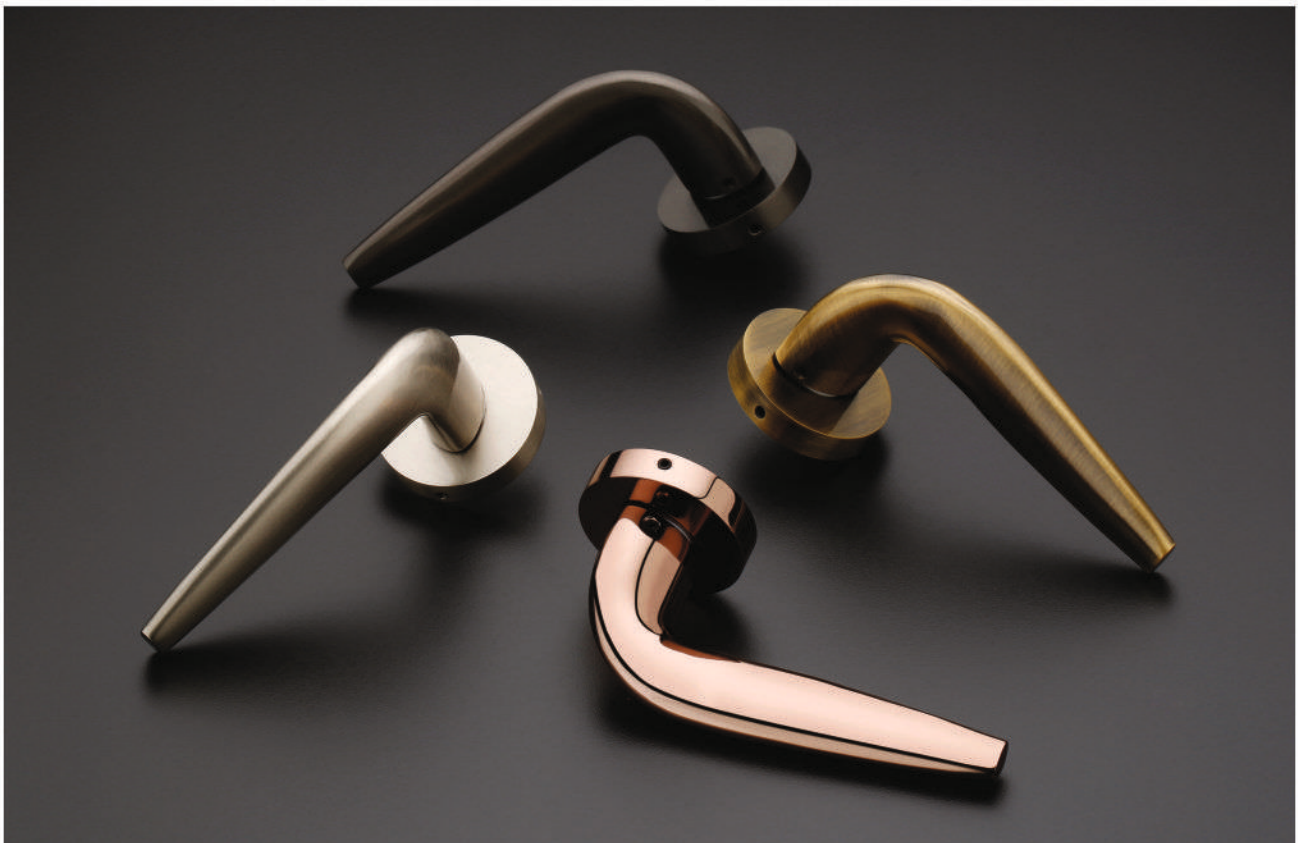

S-1027 Finish :
Antique Brass, Matt SS, Graphite Black, CP
Z Black, PVD Gold, PVD Rose Gold, PVD Black