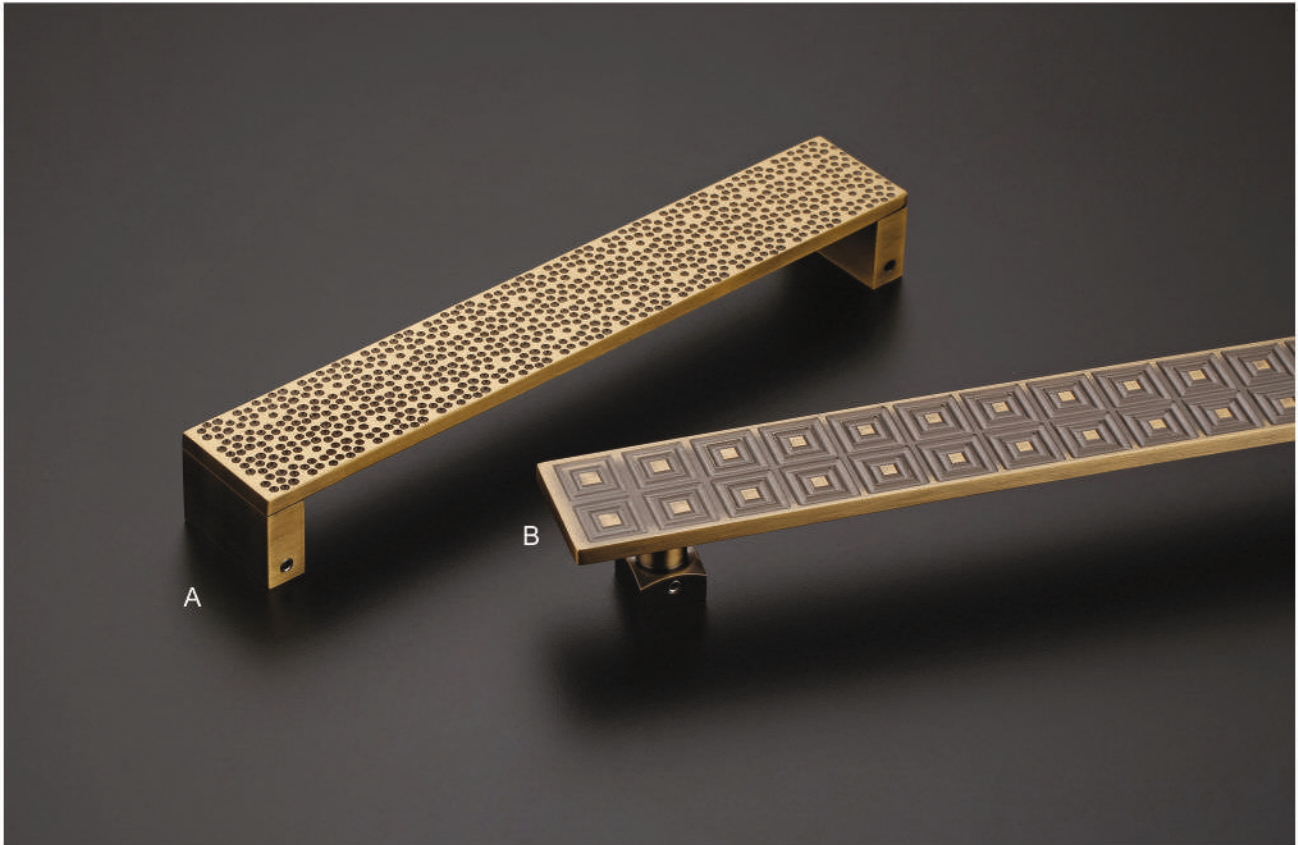

Size :
12", 16", 18", 24"
(50mm)

S-504

Finish :
Antique Brass, Matt SS, Graphite Black, CP
Z Black, PVD Gold, PVD Rose Gold, PVD Black

Size :
12", 16", 18", 24"
(50mm)

Pull Handle

S-505 | Finish :
Antique Brass, Matt SS, Graphite Black, CP
Z Black, PVD Gold, PVD Rose Gold, PVD Black

Size :
12", 16", 18", 24"
(50mm)

S-506 | Finish :
As Per Photo Display

Size :
12", 18"
(50mm)

S-507

Finish :
As Per Photo Display

Size :
30mm

S-508

Finish :
Antique Brass, Matt SS, Graphite Black, CP
Z Black, PVD Gold, PVD Rose Gold, PVD Black