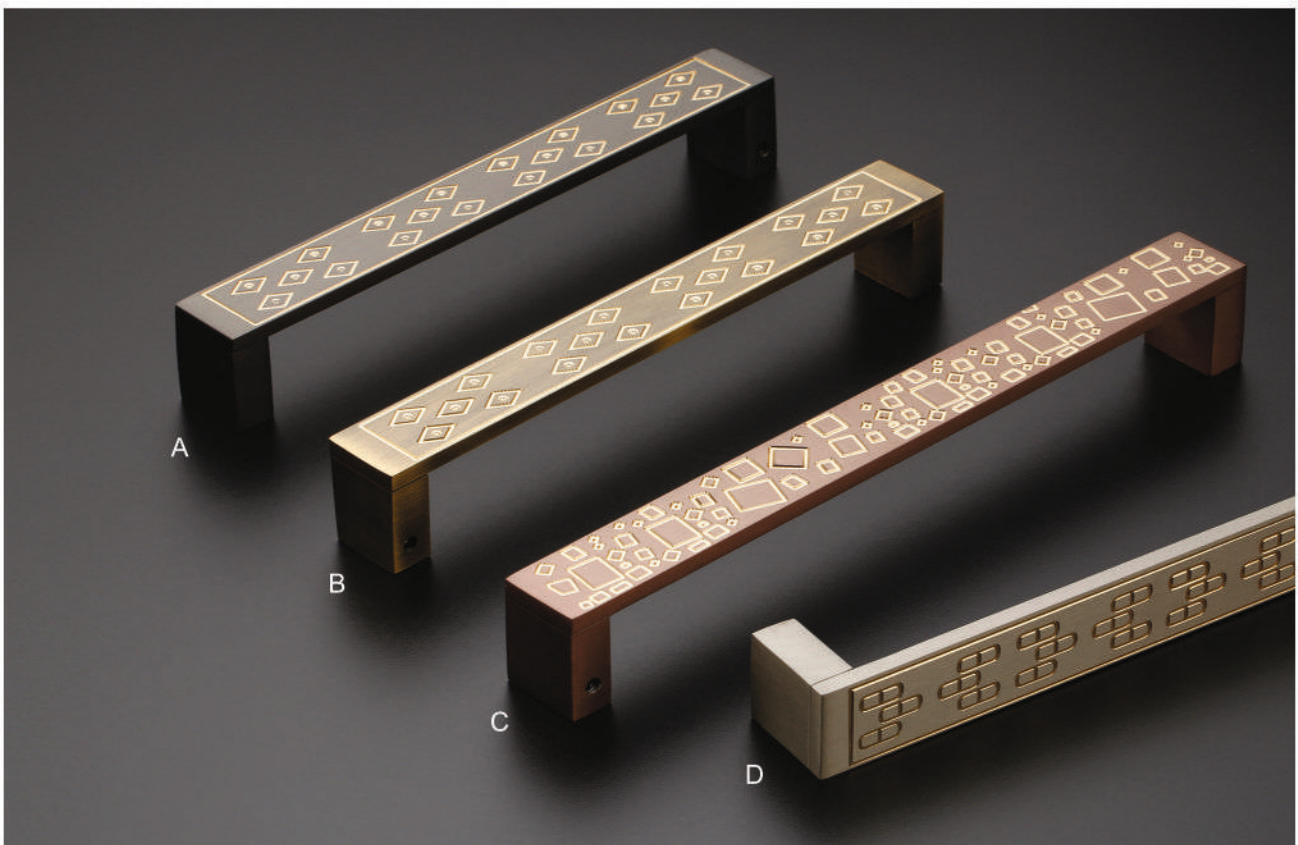

S-30   Finish :
Antique Brass, Matt SS, Graphite Black, CP
Z Black, PVD Gold, PVD Rose Gold, PVD Black

Size:
8", 10", 12", 16", 18", 24"
(38mm)