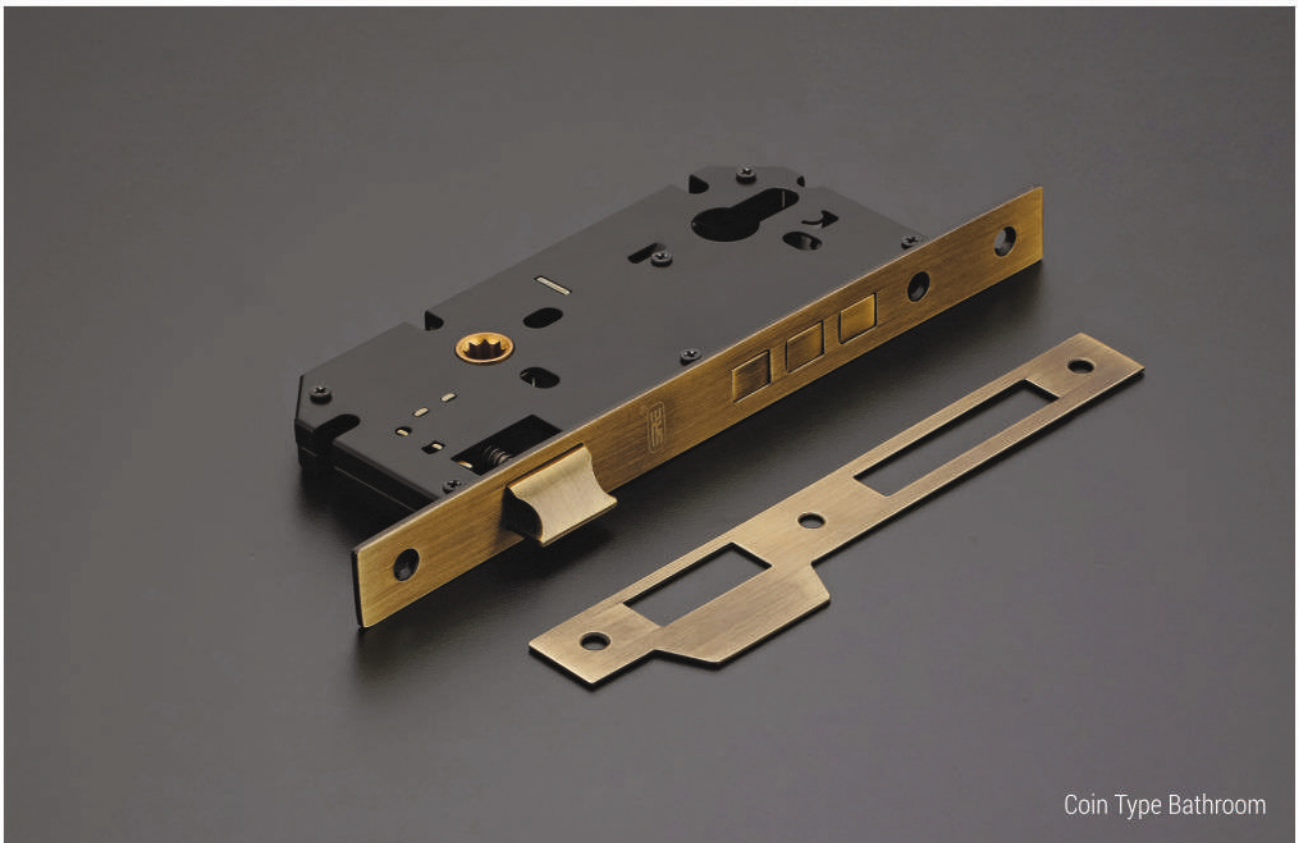

Coin Type Bathroom

**Lock
Body**

Finish :
Antique,Black, PVD Gold,
PVD Rose Gold, PVD Black

Size :
45 x 85, 60 x 85