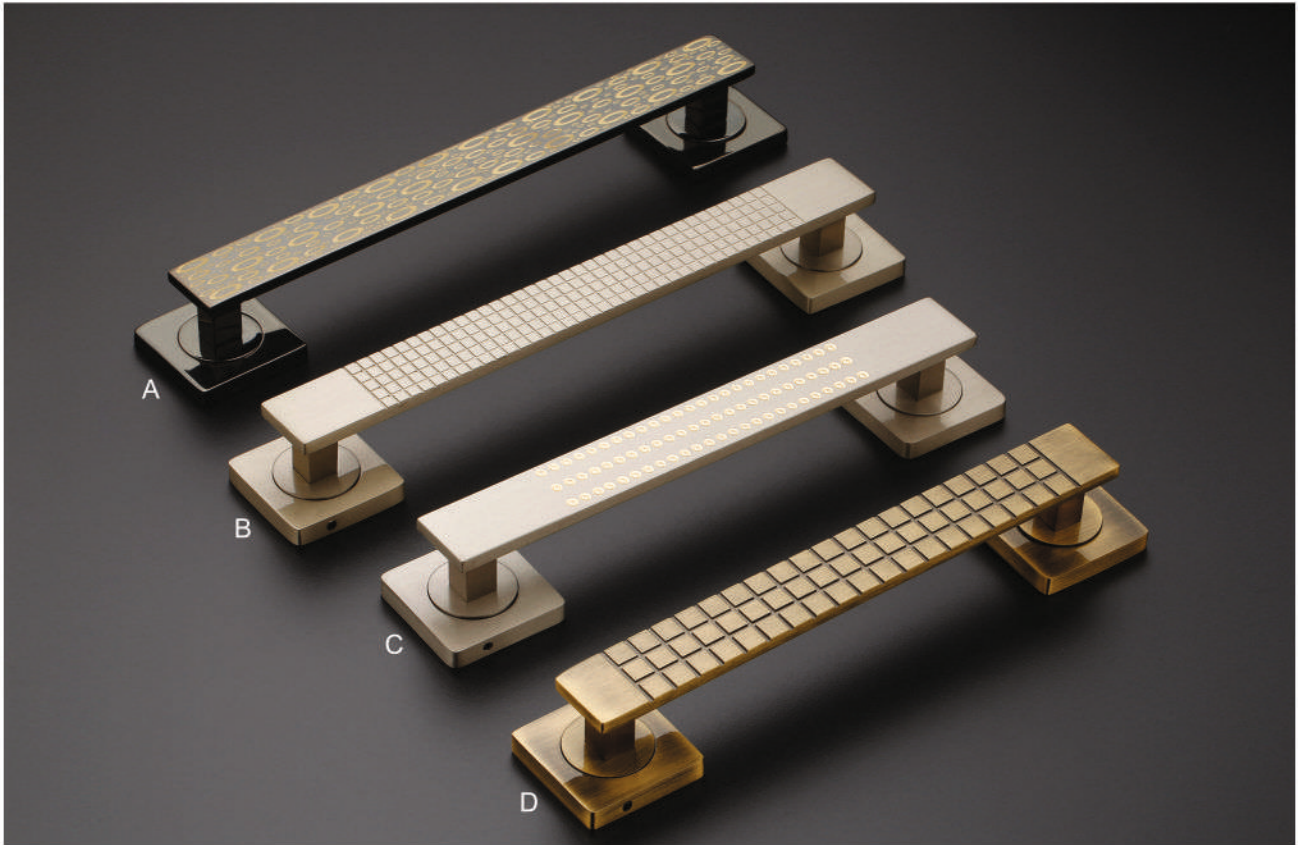

S-24

Finish :
Antique Brass, Matt SS, Graphite Black, CP
Z Black, PVD Gold, PVD Rose Gold, PVD Black

Size:
8", 10", 12", 16", 18", 24"
(32mm)