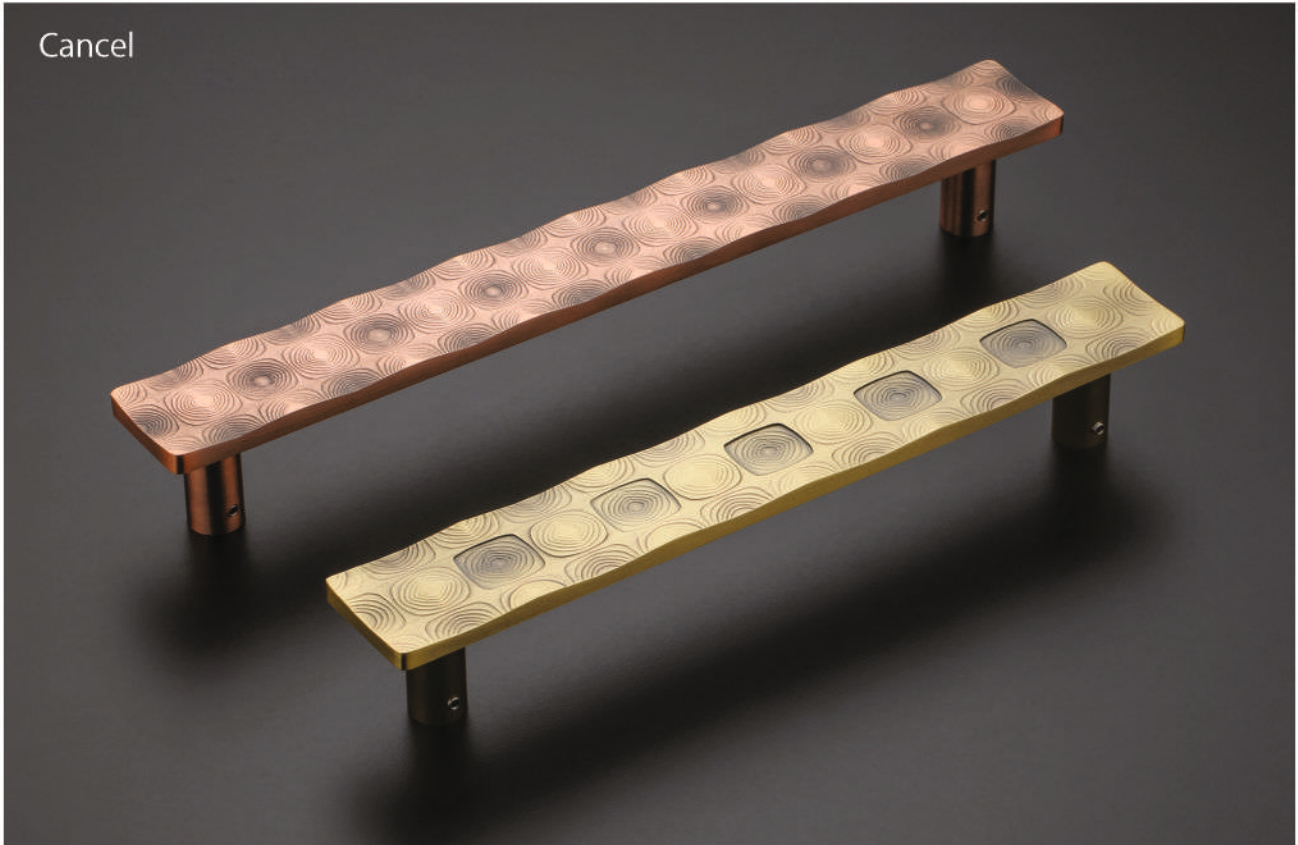

Pull Handle

Cancel

S-509

Finish :
Antique Brass, Matt SS, Graphite Black, CP
Z Black, PVD Gold, PVD Rose Gold, PVD Black

Size :
12", 16", 18", 24"
(50mm)