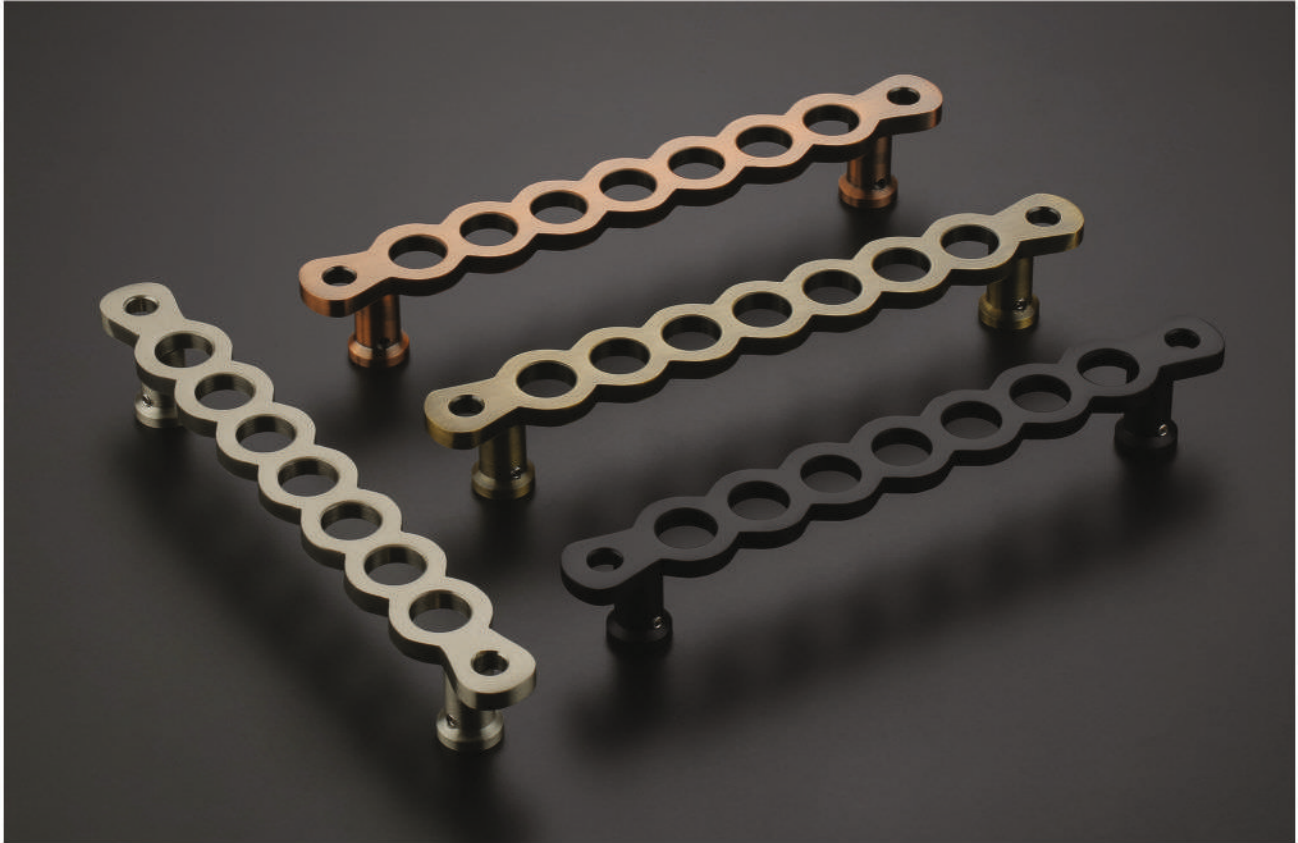

S-33 | Finish :
Antique Brass, Matt SS, Graphite Black, CP
Z Black, PVD Gold, PVD Rose Gold, PVD Black

Size:
12", 18"
(38mm)