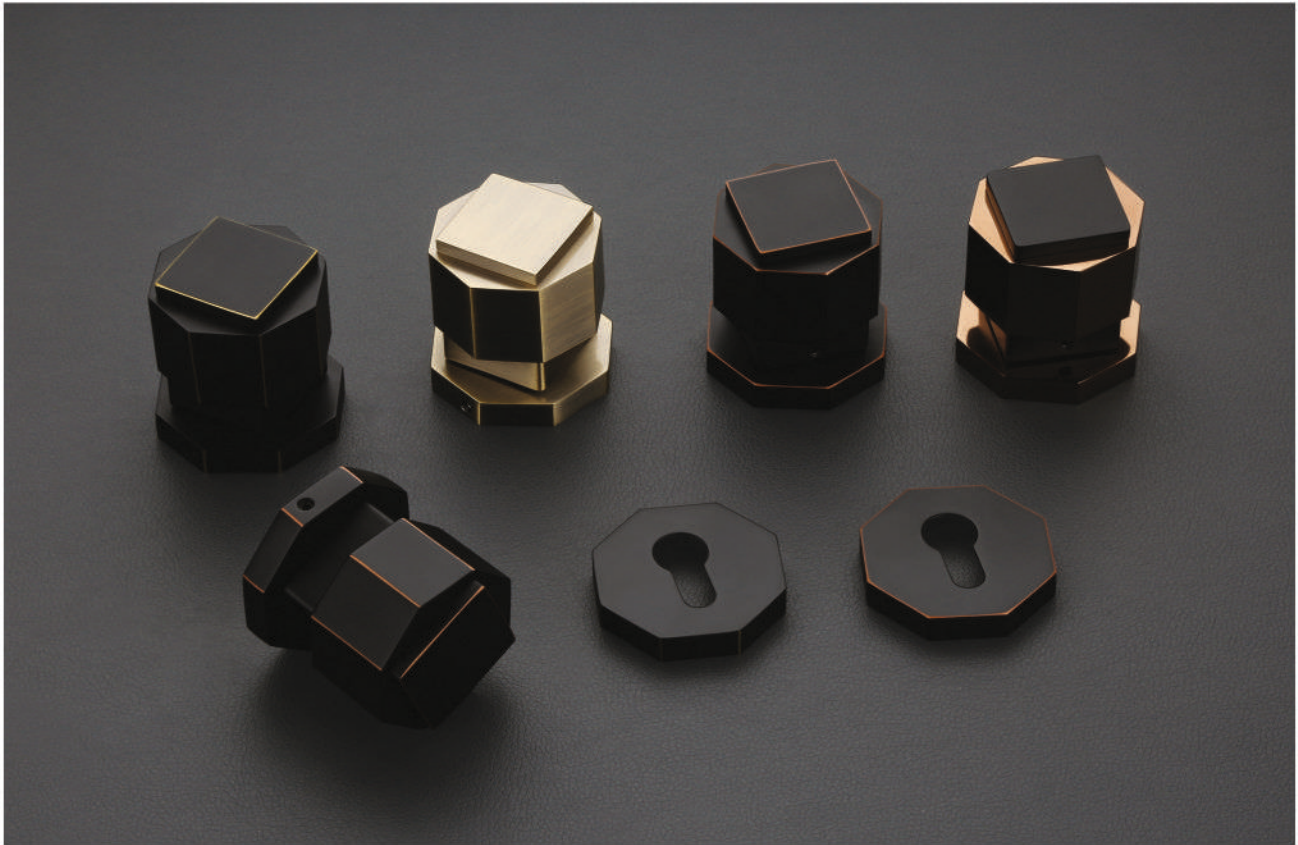

Mortise Handle

S-1079

Finish :
Antique Brass, Matt SS, Graphite Black, CP
Z Black, PVD Gold, PVD Rose Gold, PVD Black