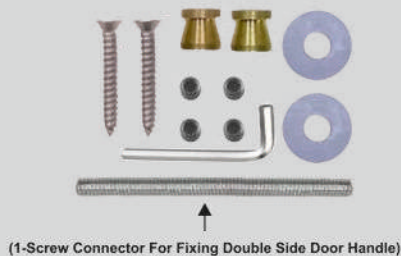

Wooden Door Handle Fitting

Glass Door Handle Fitting

Handle All Size Top To Bottom Fitting Material

Wooden Door Handle

Glass Door Handle

CONTENTS

INDEX

Mortise Handle	01 - 43
Pull Handle	44 - 85
Cabinet Handle	86 - 98
Glass Door Handle	99 - 103
Aldrop	104 - 106
Knob	107 - 116
Key Hole	117 - 118
Door Closer	119
Eye Viewer	120 - 121
Khutti	121
Tower Bolt	122
Lock Body	123
Julla Chain	124 - 125
Door kada	125
Dome	126
Drawer, Cupboard Lock	127
Pin Cylinder	128
Lock Body	129 - 130