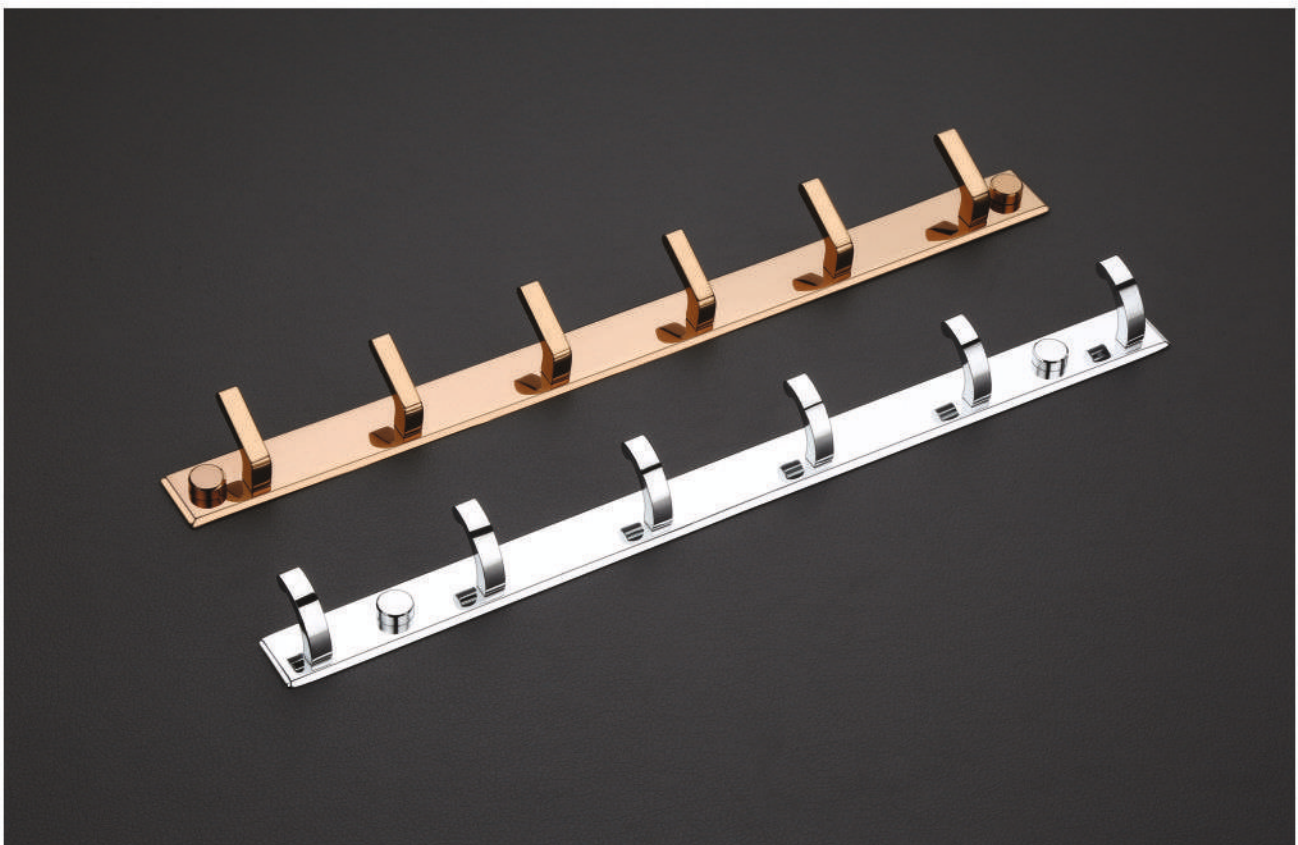

Size :
30mm to 60mm

S-2008

Finish :
Antique Brass, Matt SS,
Graphite Black, CP

Size :
30mm to 60mm

S-2009 Finish :
Antique Brass, Matt SS,
Graphite Black, CP

Size :
25mm to 30mm

S-2010 Finish :
Antique, CP, Z Black,
PVD Gold, PVD Rose Gold, PVD Black