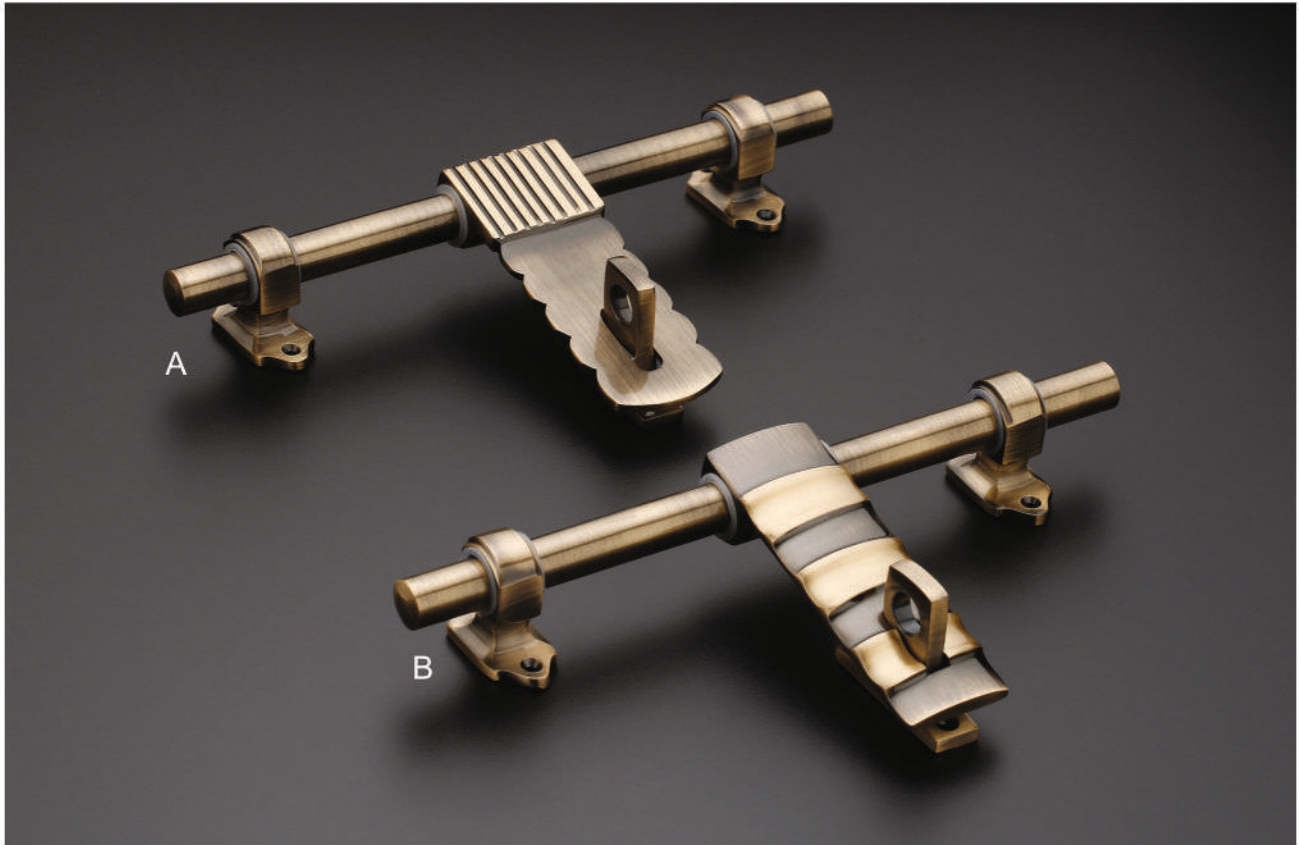

S-7001 | Finish :
Antique | Size :
10", 12"