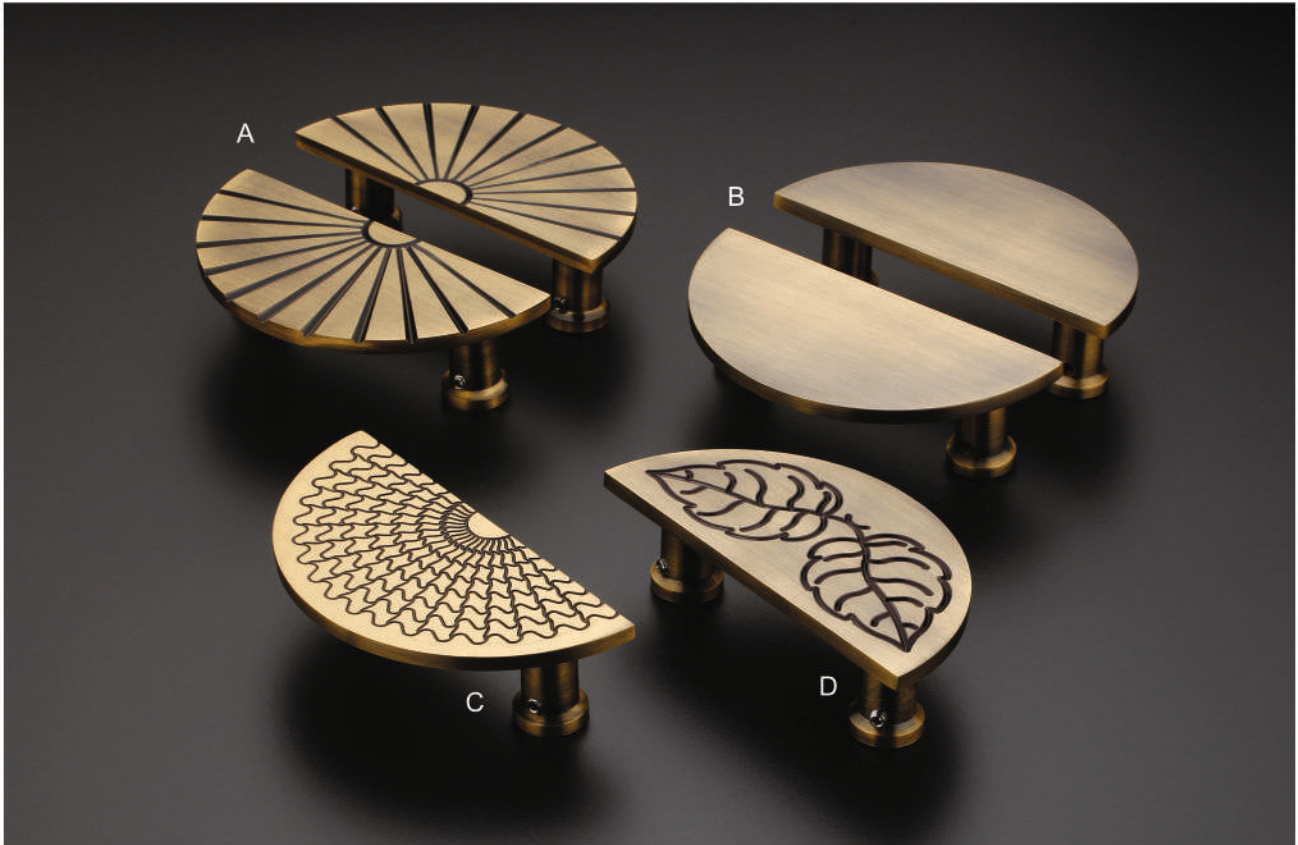

S-8003

Finish :
Antique Brass, Matt SS,
Graphite Black, CP

Size:
6", 12"