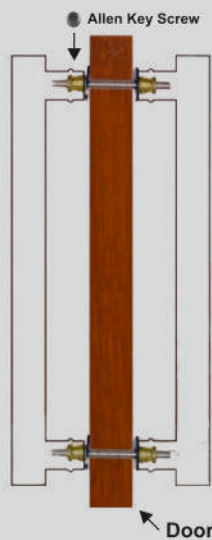

Wooden Door Handle Fitting

Glass Door Handle Fitting

Handle All Size Top To Bottom Fitting Material

Wooden Door Handle

Glass Door Handle

CONTENTS

INDEX

Mortise Handle	01 - 43
Pull Handle	44 - 85
Cabinet Handle	86 - 98
Glass Door Handle	99 - 103
Aldrop	104 - 106
Knob	107 - 116
Key Hole	117 - 118
Door Closer	119
Eye Viewer	120 - 121
Khutti	121
Tower Bolt	122
Lock Body	123
Julla Chain	124 - 125
Door kada	125
Dome	126
Drawer, Cupboard Lock	127
Pin Cylinder	128
Lock Body	129 - 130