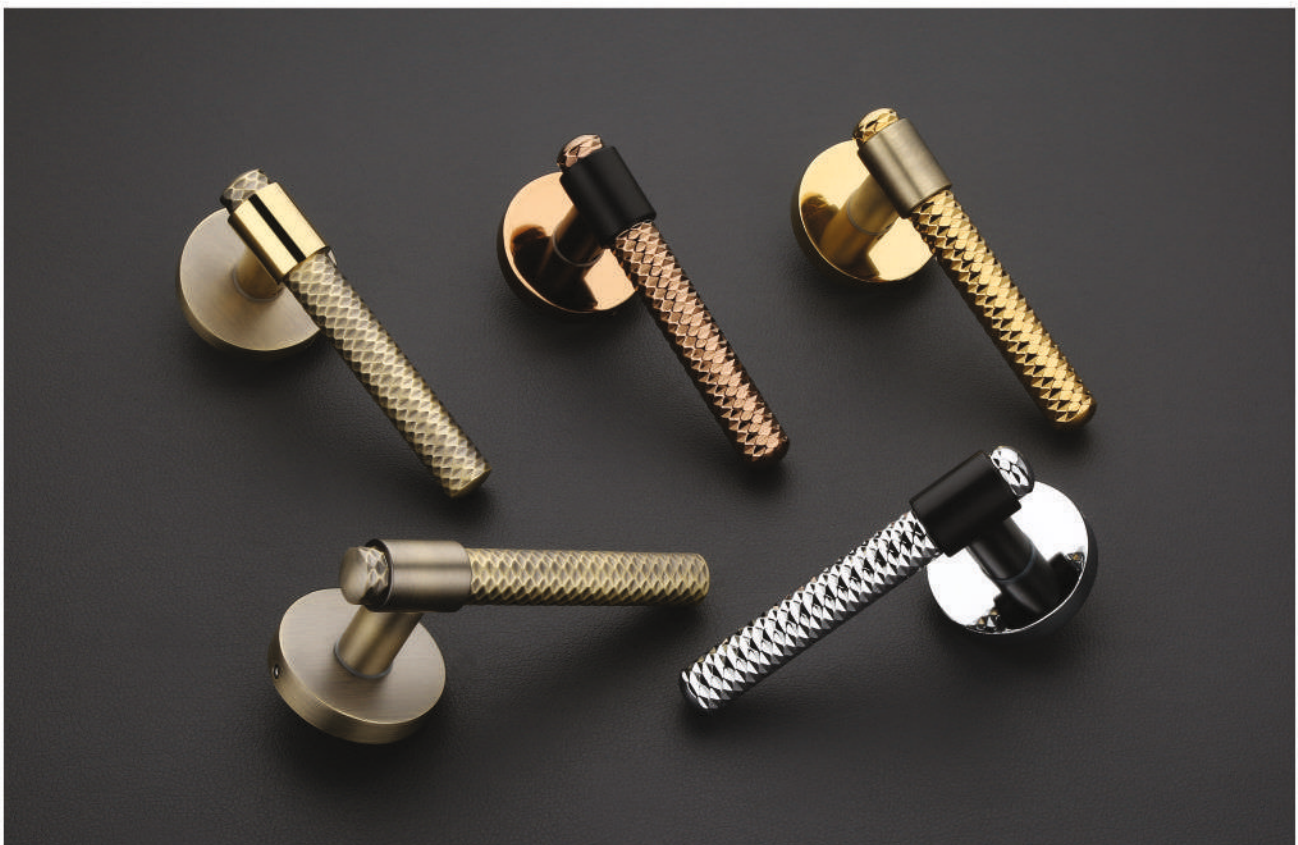

S-1076 Finish :
Antique Brass, Matt SS, Graphite Black, CP
Z Black, PVD Gold, PVD Rose Gold, PVD Black