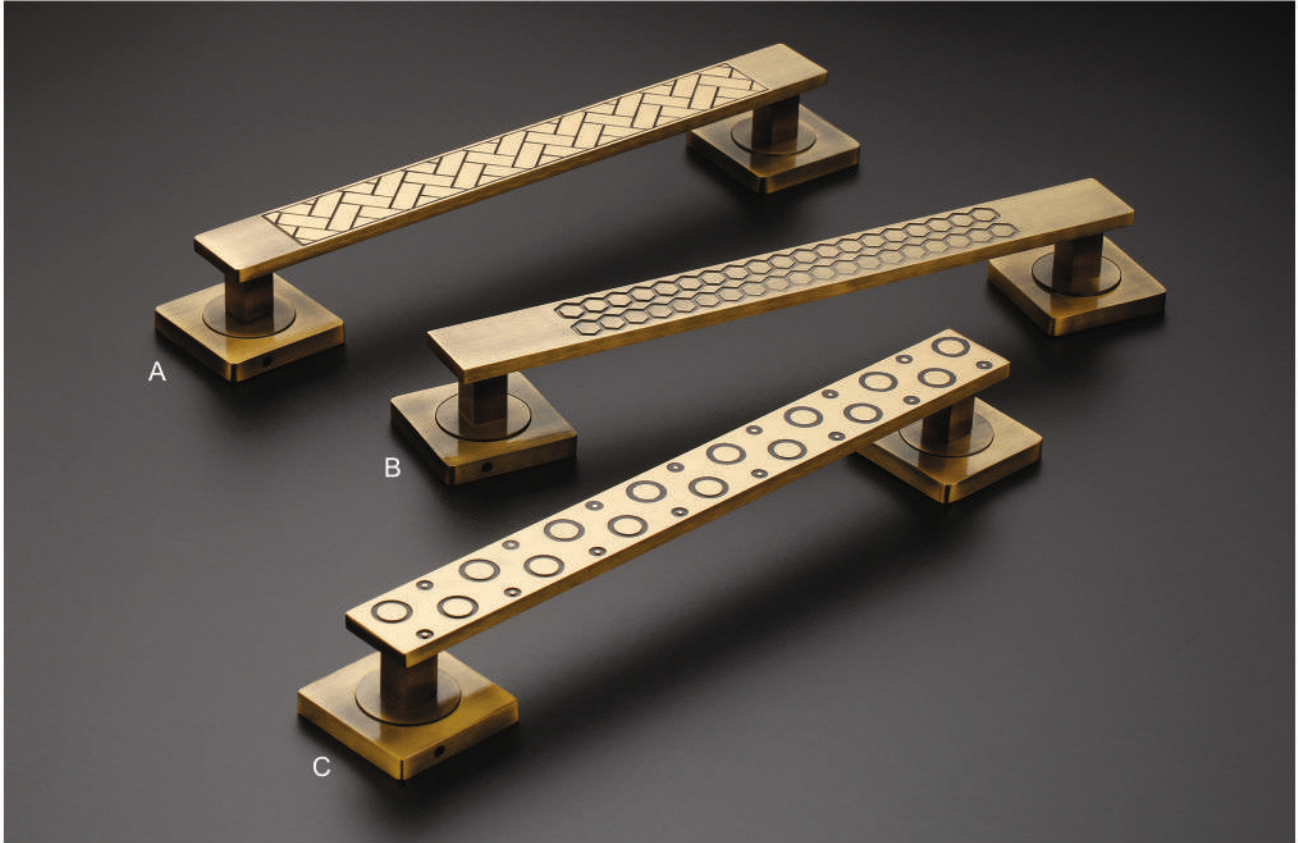

Size:
8", 10", 12", 16", 18", 24"
(32mm)

Pull Handle

S-22 Finish :
Antique Brass, Matt SS, Graphite Black, CP
Z Black, PVD Gold, PVD Rose Gold, PVD Black

Size:
8", 10", 12", 16", 18", 24"
(32mm)

S-23 Finish :
Antique Brass, Matt SS, Graphite Black, CP
Z Black, PVD Gold, PVD Rose Gold, PVD Black