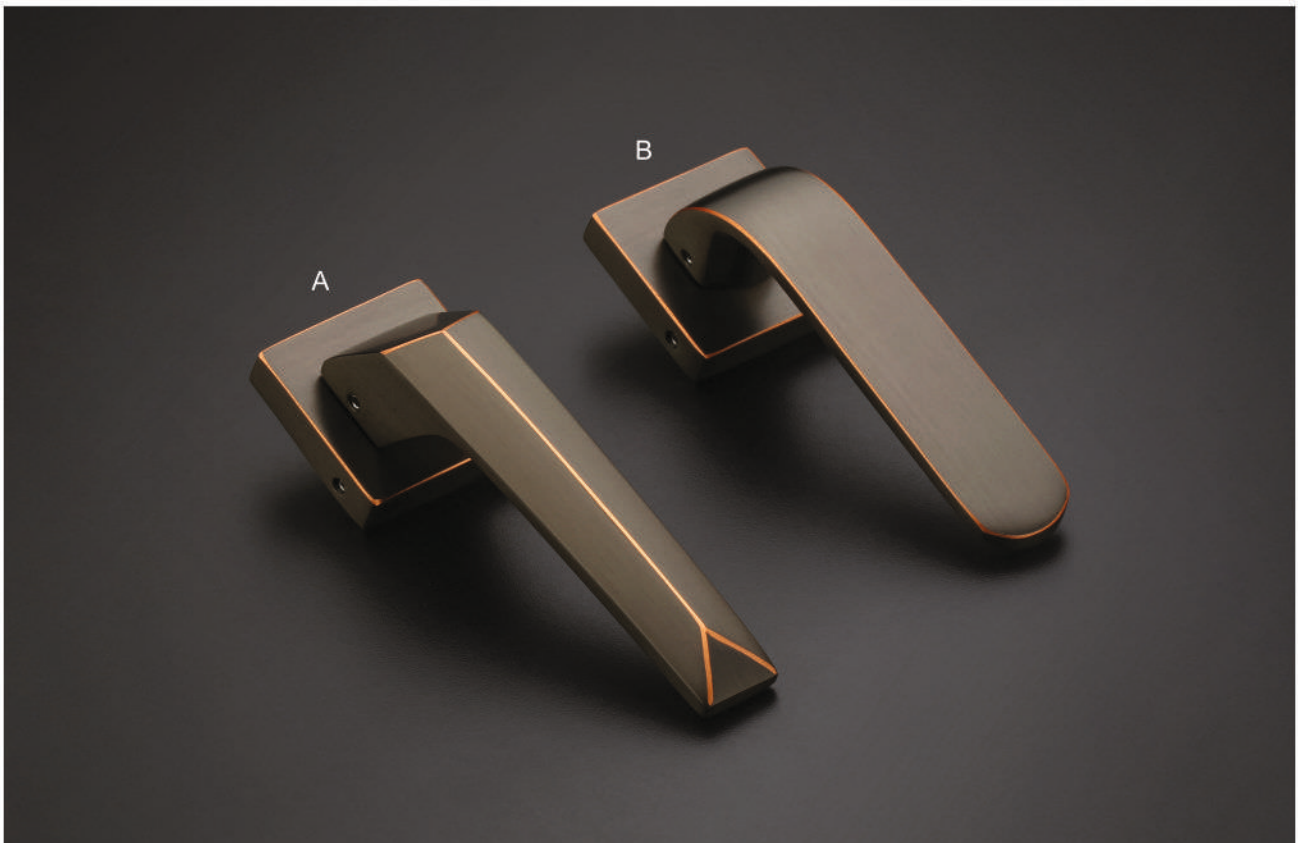

S-1062 Finish :
Copper Antique, Black Gold