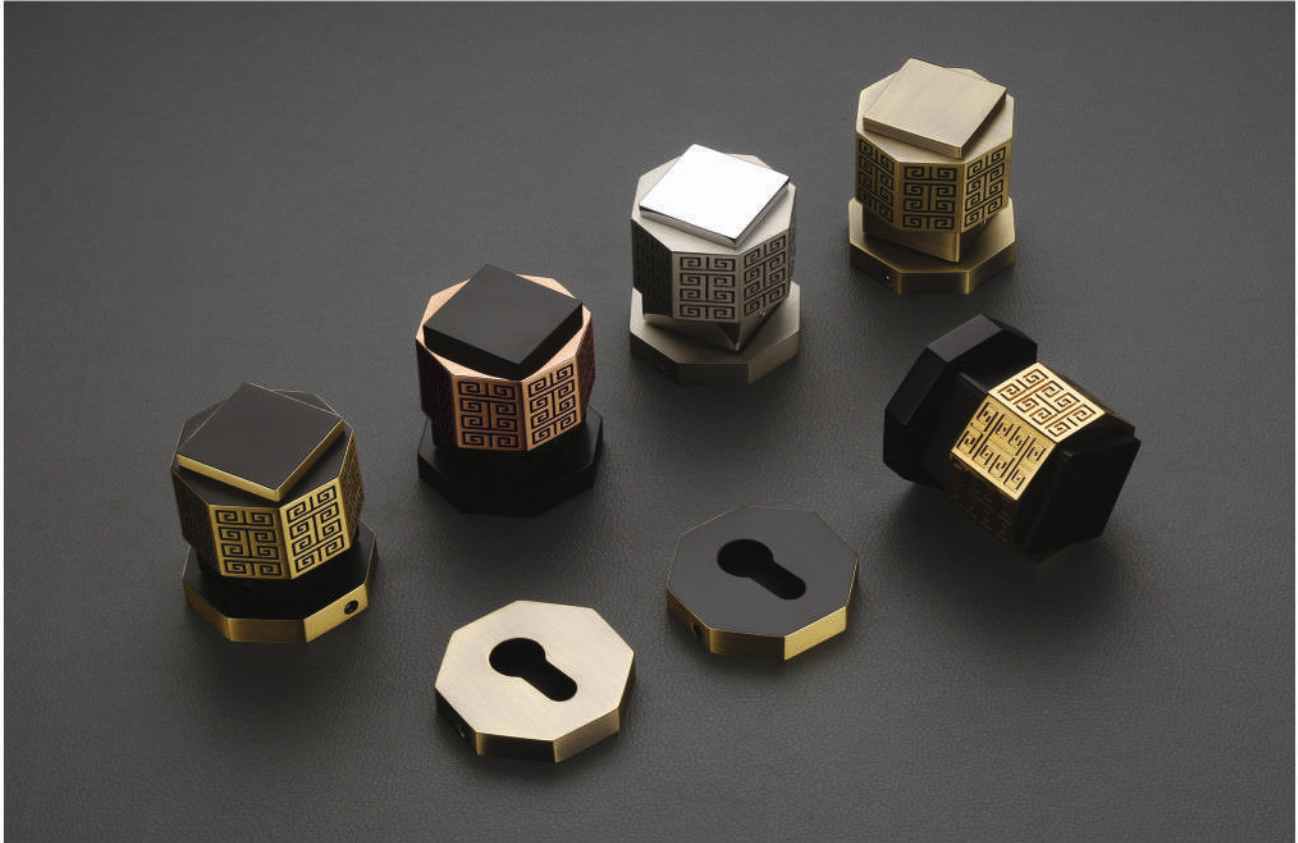

Mortise Handle

S-1071

Finish :
Antique Brass, Matt SS, Graphite Black, CP
Z Black, PVD Gold, PVD Rose Gold, PVD Black