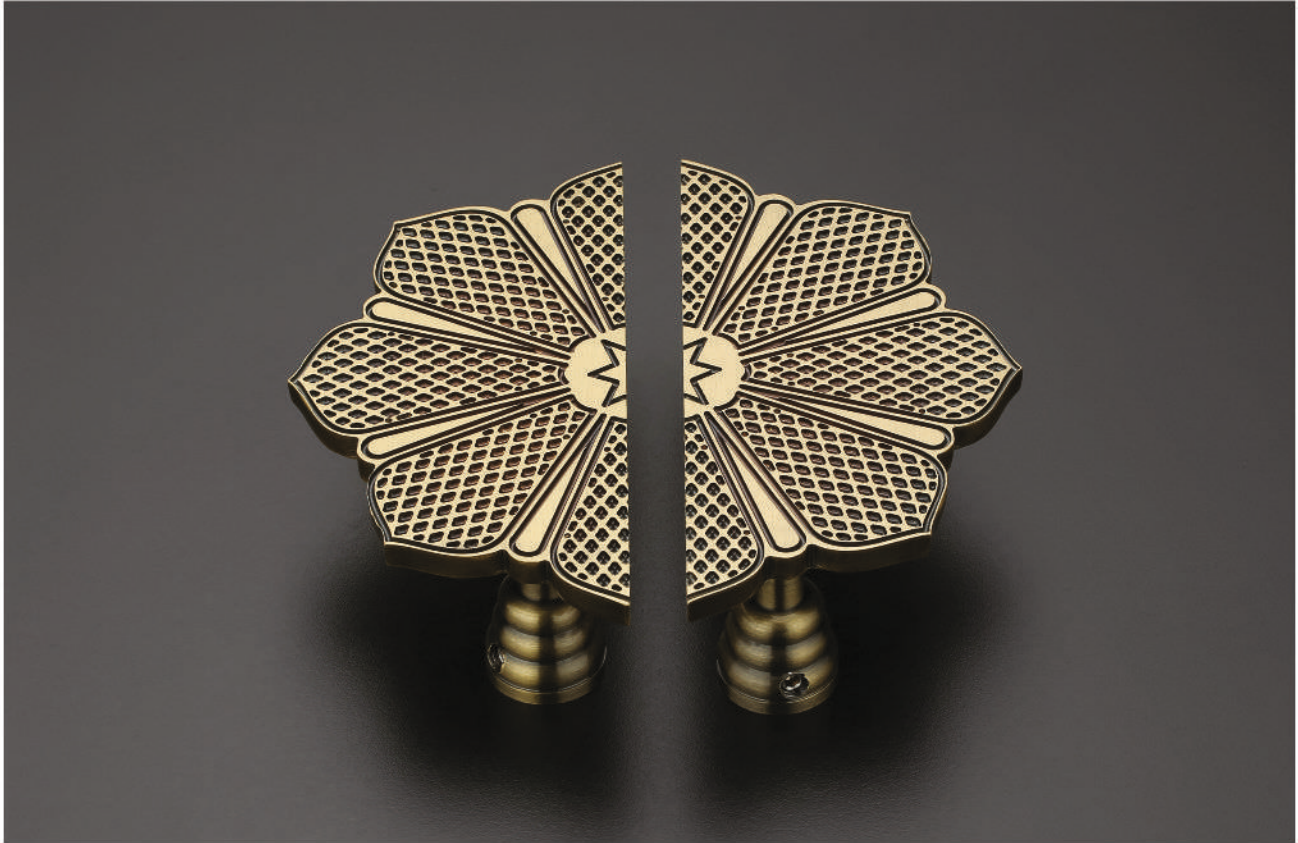

Pull & Glass Door Handle

S-8005

Finish :
Antique Brass, Matt SS,
Graphite Black, CP

Size:
6", 12"