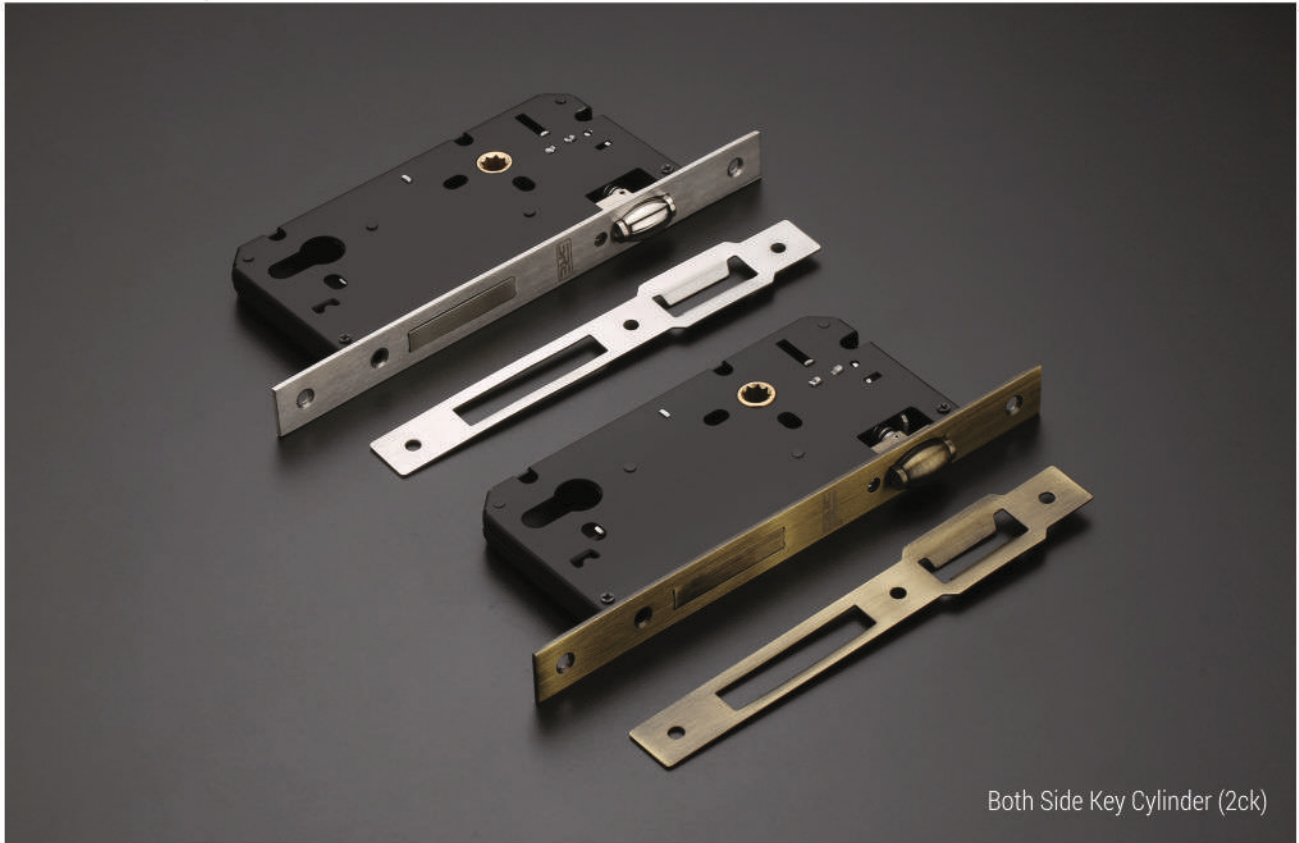

Finish :
SS

Size :
45 x 85, 60 x 85

Coin Type Bathroom

**Lock
Body**

Finish :
Antique,Black, PVD Gold,
PVD Rose Gold, PVD Black

Size :
45 x 85, 60 x 85

Lock Body

Both Side Key Cylinder (2ck)

Roller Body

Finish :	Antique, SS Black	Size :	60 x 85
-----------------	----------------------	---------------	---------

Dead Lock 3 Bullet 50mm

Baby Latch 45mm

Dead Lock Baby Latch

Finish :	Rose Gold, Antique, Black, SS	Size :	Dead Lock 3 Bullet 50mm, Baby Latch 45mm
-----------------	----------------------------------	---------------	---