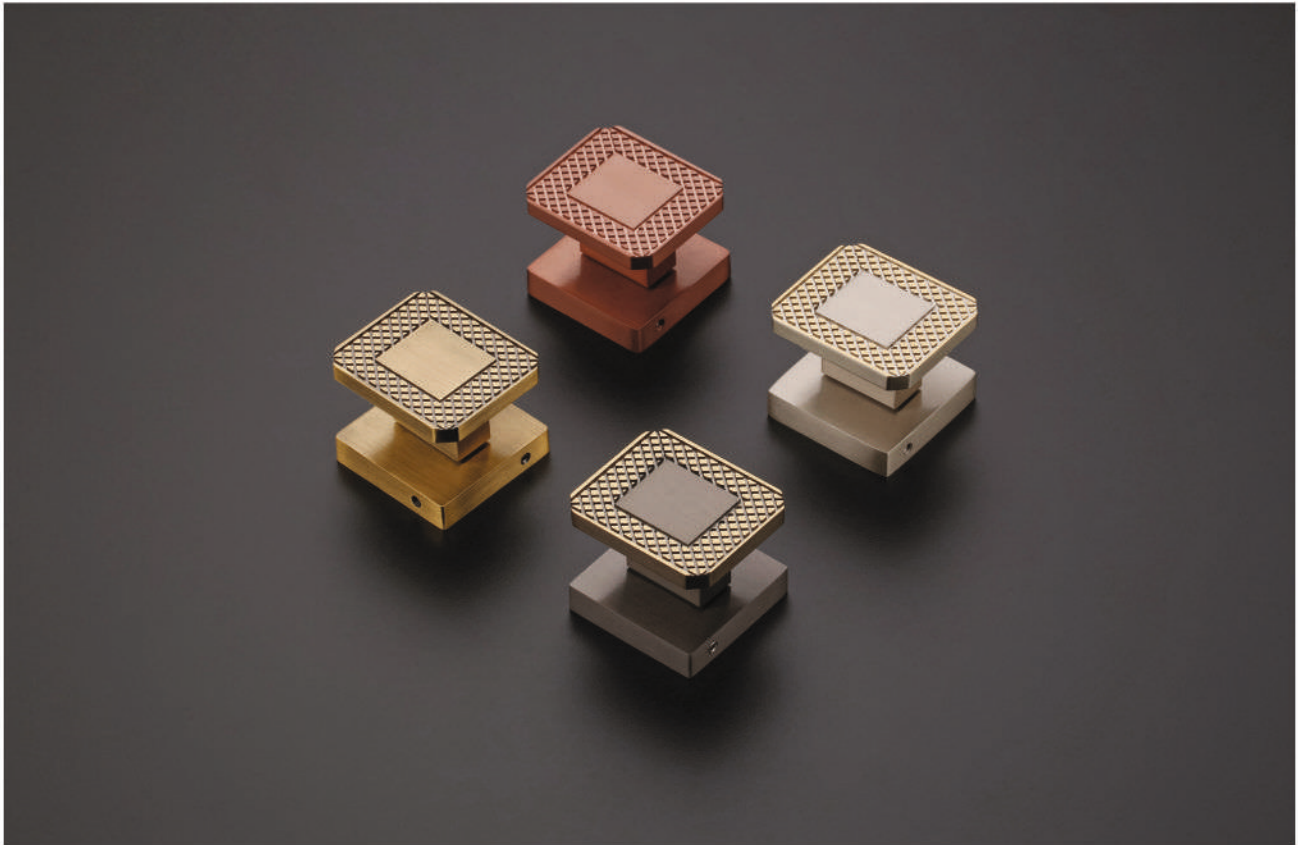

Mortise Handle

S-1047

Finish :
Antique Brass, Matt SS, Graphite Black, CP
Z Black, PVD Gold, PVD Rose Gold, PVD Black