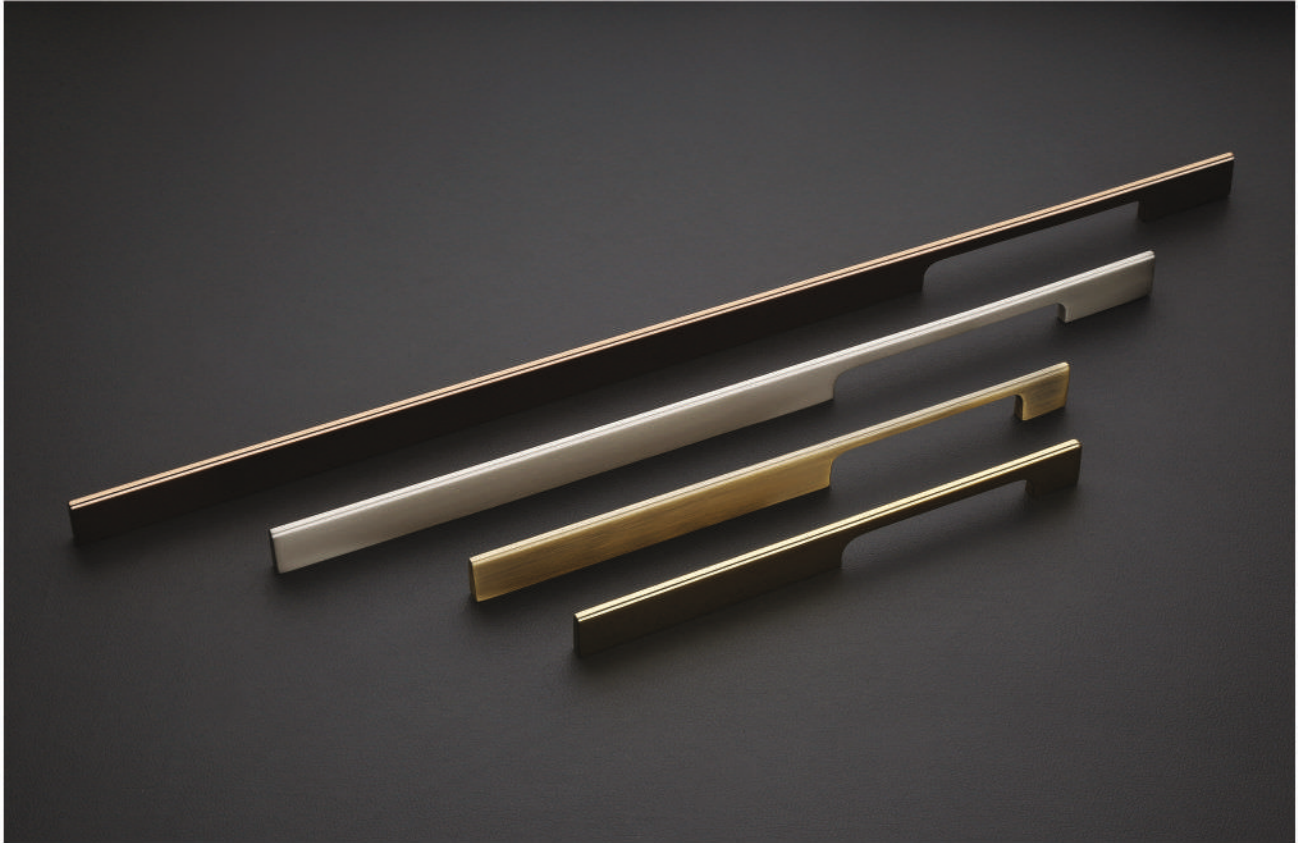

Size :
96mm, 160mm, 224mm, 288mm

S-622

Finish :
Antique Brass, Matt SS, Graphite Black, CP
Z Black, PVD Gold, PVD Rose Gold, PVD Black

Size :
96mm, 160mm, 224mm, 288mm

S-623

Finish :
Antique Brass, Matt SS, Graphite Black, CP
Z Black, PVD Gold, PVD Rose Gold, PVD Black

Size :
96mm, 160mm, 224mm, 288mm

S-624

Finish :
Antique Brass, Matt SS, Graphite Black, CP
Z Black, PVD Gold, PVD Rose Gold, PVD Black

Size :
96mm, 160mm, 224mm, 288mm

Cabinet Handle

S-625

Finish :

Antique Brass, Matt SS, Graphite Black, CP
Z Black, PVD Gold, PVD Rose Gold, PVD Black

Size :

8", 12", 18", 24", 36", 48"

S-529

Finish :

Antique Brass, Matt SS, Graphite Black, CP
Z Black, PVD Gold, PVD Rose Gold, PVD Black

Size :

12", 16", 18", 24"

Pull Handle

Pull Handle
A Sleek Squared Profile
Upper Design With a Curved Inner
With Larger Legs For Stiff Bolting.

Pull & Glass Door Handle

S-8001

Finish :
Antique Brass, Matt SS,
Graphite Black, CP

Size:
6", 12"

S-8002